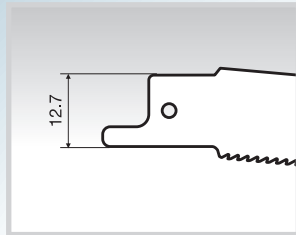

## Sabre Saw Blades

**Application:** for metal and wood

Cat. №	Cutting length, mm	Tooth space, mm	Thickness, mm	Fitting dimension, mm	Material	Purpose	Pcs/Pack
20009501301	140	2.5	0.95	20	BiM	Steel pipes	2
20009501401	140	3.2	0.95	20	BiM	Steel pipes	2
20009501501	200	3.2	0.95	20	BiM	Steel pipes	2
20009501601	150	1.8	0.95	20	BiM	Universal for metal, wood with nails, pallets etc.	2
20009501701	150	2.5	0.95	20	BiM	Universal for metal, wood with nails, pallets etc.	2
20009501801	300	1.8	0.95	20	BiM	Universal for metal, wood with nails, pallets etc.	2
20009501901	300	2.5	0.95	20	BiM	Universal for metal, wood with nails, pallets etc.	2
20009502001	150	1.8	0.95	12.7	BiM	Metal	2
20009502101	150	2.5	0.95	12.7	BiM	Universal for metal, wood with nails, pallets etc.	2
20009502201	300	4	0.95	12.7	HCS	Wood	2