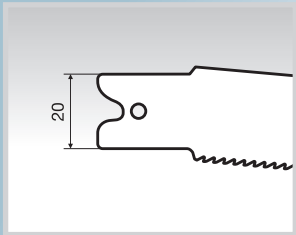

## Sabre Saw Blades

**Application:** for metal and wood

Cat. №	Cutting length, mm	Tooth space, mm	Thickness, mm	Fitting dimension, mm	Material	Purpose	Pcs/Pack
20009501301	140	2.5	0.95	20	BiM	Steel pipes	2
20009501401	140	3.2	0.95	20	BiM	Steel pipes	2
20009501501	200	3.2	0.95	20	BiM	Steel pipes	2
20009501601	150	1.8	0.95	20	BiM	Universal for metal, wood with nails, pallets etc.	2
20009501701	150	2.5	0.95	20	BiM	Universal for metal, wood with nails, pallets etc.	2
20009501801	300	1.8	0.95	20	BiM	Universal for metal, wood with nails, pallets etc.	2
20009501901	300	2.5	0.95	20	BiM	Universal for metal, wood with nails, pallets etc.	2
20009502001	150	1.8	0.95	12.7	BiM	Metal	2
20009502101	150	2.5	0.95	12.7	BiM	Universal for metal, wood with nails, pallets etc.	2
20009502201	300	4	0.95	12.7	HCS	Wood	2